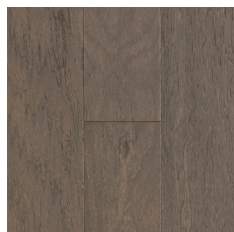

Hartco®

PHOTO: Warm Brown, Hickory, EHRL63L25W

HISTORIC REVEAL™ | ENGINEERED HARDWOOD

Design Inspired Colors and Textures

Experience the warm, inviting elegance of authentic hardwood floors with this collection.

- Selection of popular colors with in a variety of plank sizes, including wide width
- Character-rich hand-scraped and wire-brushed textures provide warmth to any decor
- On-trend matte, low gloss finish

100% REAL WOOD, ENGINEERED TO LAST A LIFETIME

25-YEAR WARRANTY
LIMITED RESIDENTIAL

HISTORIC REVEAL™ ENGINEERED HARDWOOD

HICKORY

Warm Brown
6-1/4" EHRL63L25W

Rawhide
5-1/4" EHRL53L30H

Black Brown
7-1/4" EHRL73L45W

Light Gray
6-1/4" EHRL63L65W

Dark Gray
7-1/4" EHRL73L75H

HISTORIC REVEAL ENGINEERED							
SPECIES	Hickory	THICKNESS	3/8"	FACE VENEER	5-1/4" - 1.2 mm Rotary, 6-1/4" - 1.2 mm Rotary, 7-1/4" - 1.2 mm Sliced		
WIDTHS	5"-1/4, 6-1/4", 7-1/4"	GLOSS	Low	FINISH	Urethane	TEXTURE	Wire-Brushed, Hand-Scraped
BEVEL DETAIL	Micro-beveled edges and ends			LENGTH	5-1/4" - Varying 15.75" to 48", 6-1/4" - Varying 15.75" to 48", 7-1/4" - Varying 15.75" to 72"		
INSTALLATION	Locking; Below / On / Above Ground Level			WARRANTY	25-Year Limited Residential		
SQ FT PER CARTON	5-1/4" - 28.1, 6-1/4" - 30.63, 7-1/4" - 32.63	CARTONS PER PALLET	5-1/4" - 24, 6-1/4" - 24, 7-1/4" - 40	SQ FT PER PALLET	5-1/4" - 674.4, 6-1/4" - 735.12, 7-1/4" - 1305.2	PALLETS PER TRUCK/CONTAINER	5-1/4" - 42, 6-1/4" - 39, 7-1/4" - 24