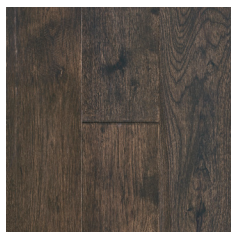

100% REAL WOOD, ENGINEERED TO LAST A LIFETIME

25-YEAR WARRANTY
LIMITED RESIDENTIAL

HISTORIC REVEAL™ ENGINEERED HARDWOOD

HICKORY

Warm Brown
6-1/4" EHRL63L25W

Rawhide
5-1/4" EHRL53L30H

Black Brown
7-1/4" EHRL73L45W

Light Gray
6-1/4" EHRL63L65W

Dark Gray
7-1/4" EHRL73L75H

HISTORIC REVEAL ENGINEERED							
SPECIES	Hickory	THICKNESS	3/8"	FACE VENEER	5-1/4" - 1.2 mm Rotary, 6-1/4" - 1.2 mm Rotary, 7-1/4" - 1.2 mm Sliced		
WIDTHS	5"-1/4, 6-1/4", 7-1/4"	GLOSS	Low	FINISH	Urethane	TEXTURE	Wire-Brushed, Hand-Scraped
BEVEL DETAIL	Micro-beveled edges and ends			LENGTH	5-1/4" - Varying 15.75" to 48", 6-1/4" - Varying 15.75" to 48", 7-1/4" - Varying 15.75" to 72"		
INSTALLATION	Locking; Below / On / Above Ground Level			WARRANTY	25-Year Limited Residential		
SQ FT PER CARTON	5-1/4" - 28.1, 6-1/4" - 30.63, 7-1/4" - 32.63	CARTONS PER PALLET	5-1/4" - 24, 6-1/4" - 24, 7-1/4" - 40	SQ FT PER PALLET	5-1/4" - 674.4, 6-1/4" - 735.12, 7-1/4" - 1305.2	PALLETS PER TRUCK/CONTAINER	5-1/4" - 42, 6-1/4" - 39, 7-1/4" - 24