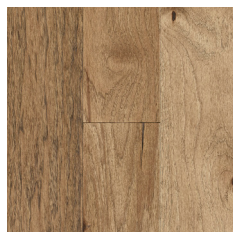

100% REAL WOOD, ENGINEERED TO LAST A LIFETIME

25-YEAR WARRANTY
LIMITED RESIDENTIAL

HISTORIC REVEAL™ ENGINEERED HARDWOOD

HICKORY

Warm Brown
6-1/4" EHRL63L25W

Rawhide
5-1/4" EHRL53L30H

Black Brown
7-1/4" EHRL73L45W

Light Gray
6-1/4" EHRL63L65W

Dark Gray
7-1/4" EHRL73L75H

HISTORIC REVEAL ENGINEERED							
SPECIES	Hickory	THICKNESS	3/8"	FACE VENEER	5-1/4" - 1.2 mm Rotary, 6-1/4" - 1.2 mm Rotary, 7-1/4" - 1.2 mm Sliced		
WIDTHS	5"-1/4, 6-1/4", 7-1/4"	GLOSS	Low	FINISH	Urethane	TEXTURE	Wire-Brushed, Hand-Scraped
BEVEL DETAIL	Micro-beveled edges and ends			LENGTH	5-1/4" - Varying 15.75" to 48", 6-1/4" - Varying 15.75" to 48", 7-1/4" - Varying 15.75" to 72"		
INSTALLATION	Locking; Below / On / Above Ground Level			WARRANTY	25-Year Limited Residential		
SQ FT PER CARTON	5-1/4" - 28.1, 6-1/4" - 30.63, 7-1/4" - 32.63	CARTONS PER PALLET	5-1/4" - 24, 6-1/4" - 24, 7-1/4" - 40	SQ FT PER PALLET	5-1/4" - 674.4, 6-1/4" - 735.12, 7-1/4" - 1305.2	PALLETS PER TRUCK/CONTAINER	5-1/4" - 42, 6-1/4" - 39, 7-1/4" - 24