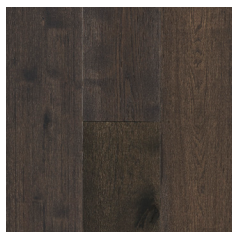

Hartco®

PHOTO: Warm Brown, Hickory, EHRL63L25W

HISTORIC REVEAL™ | ENGINEERED HARDWOOD

Design Inspired Colors and Textures

Experience the warm, inviting elegance of authentic hardwood floors with this collection.

- Selection of popular colors with in a variety of plank sizes, including wide width
- Character-rich hand-scraped and wire-brushed textures provide warmth to any decor
- On-trend matte, low gloss finish

100% REAL WOOD, ENGINEERED TO LAST A LIFETIME

25-YEAR WARRANTY
LIMITED RESIDENTIAL

HISTORIC REVEAL™ ENGINEERED HARDWOOD

HICKORY

Warm Brown
6-1/4" EHRL63L25W

Rawhide
5-1/4" EHRL53L30H

Black Brown
7-1/4" EHRL73L45W

Light Gray
6-1/4" EHRL63L65W

Dark Gray
7-1/4" EHRL73L75H

HISTORIC REVEAL ENGINEERED							
SPECIES	Hickory	THICKNESS	3/8"	FACE VENEER	5-1/4" - 1.2 mm Rotary, 6-1/4" - 1.2 mm Rotary, 7-1/4" - 1.2 mm Sliced		
WIDTHS	5"-1/4, 6-1/4", 7-1/4"	GLOSS	Low	FINISH	Urethane	TEXTURE	Wire-Brushed, Hand-Scraped
BEVEL DETAIL	Micro-beveled edges and ends			LENGTH	5-1/4" - Varying 15.75" to 48", 6-1/4" - Varying 15.75" to 48", 7-1/4" - Varying 15.75" to 72"		
INSTALLATION	Locking; Below / On / Above Ground Level			WARRANTY	25-Year Limited Residential		
SQ FT PER CARTON	5-1/4" - 28.1, 6-1/4" - 30.63, 7-1/4" - 32.63	CARTONS PER PALLET	5-1/4" - 24, 6-1/4" - 24, 7-1/4" - 40	SQ FT PER PALLET	5-1/4" - 674.4, 6-1/4" - 735.12, 7-1/4" - 1305.2	PALLETS PER TRUCK/CONTAINER	5-1/4" - 42, 6-1/4" - 39, 7-1/4" - 24