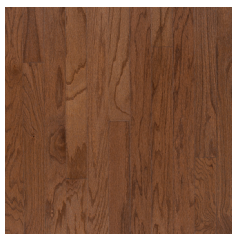

RED OAK

Natural		Harvest Oak		Canyon		Auburn		Bark		Cherry Spice	
3"	BP421NALGEE	3"	BP421HOLGEE	3"	BP421CALGEE	3"	BP421AULGEE	3"	BP421BALGEE	3"	BP421CSLGEE
5"	BP441NALGEE	5"	BP441HOLGEE	5"	BP441CALGEE	5"	BP441AULGEE	5"	BP441BALGEE	5"	BP441CSLGEE

BECKFORD ENGINEERED					
SPECIES	Red Oak	THICKNESS	3/8"	HARDNESS	1290 (Industry Standard Oak – 1290)
WIDTHS	3", 5"	FINISH	Dura-Luster® Plus Urethane	LIGHT SENSITIVITY	Minimal
EDGE DETAIL	Micro-beveled edges and ends	GLOSS	Medium	BOARD-TO-BOARD COLOR VARIATION	More
INSTALLATION	Float, Glue, Staple; Below / On / Above Ground Level			WARRANTY	25-Year Limited Residential and 3-Year Limited Commercial

	Quarter Round	T-Molding	Reducer	Threshold	Stairnose
Natural	T74131040	T52131041	T82131041	T97131041	T83131041
Harvest Oak	T74114140	T52114141	T82114141	T97114141	T83114141
Canyon	T74131640	T52131641	T82131641	T97131641	T83131641
Auburn	T74131140	T52131141	T82131141	T97131141	T83131141
Bark	T74114040	T52114041	T82114041	T97114041	T83114041
Cherry Spice	T74132840	T52132841	T82132841	T97132841	T83132841