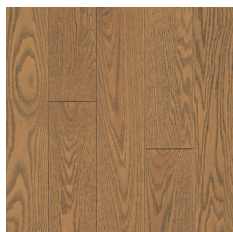

10-YEAR WARRANTY
LIMITED COMMERCIAL

ALL HARTCO SOLID
HARDWOOD FLOORS ARE
PROUDLY MADE IN THE USA.

certified by
ICC Global Services

TIMBERBRUSHED™ SOLID HARDWOOD

Hartco®

OAK

Hay Ground
5" SKTB59L10W

Elk Garden
5" SKTB59L20W

Changing Season
5" SKTB59L55W

Woodsy Wonder
5" SKTB59L40W

Mountain Enclave
5" SKTB59L80W

TIMBERBRUSHED SOLID					
SPECIES	Oak	THICKNESS	3/4"	HARDNESS	1290 (Industry Standard Oak – 1290)
WIDTH	5"	FINISH	Nano Aluminum Oxide	LIGHT SENSITIVITY	Moderate
EDGE DETAIL	Micro-beveled edges and ends	GLOSS	Low	BOARD-TO-BOARD COLOR VARIATION	More
INSTALLATION	Nail; On / Above Ground Level			WARRANTY	50-Year Limited Residential and 10-Year Limited Commercial