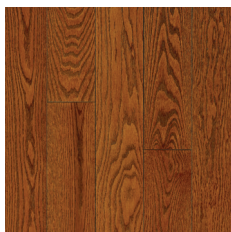

DISTINCTIVE CHARACTER

The canvas begins with premium Appalachian hardwood, valued for visuals of tight grains and high density. Further complemented by Oak's unique graining, TimberBrushed solid hardwood features a natural and rustic look that complements any décor.

10-YEAR WARRANTY
LIMITED COMMERCIAL

ALL HARTCO SOLID
HARDWOOD FLOORS ARE
PROUDLY MADE IN THE USA.

certified by
ICC Global Services

TIMBERBRUSHED™ SOLID HARDWOOD

Hartco®

OAK

Hay Ground
5" SKTB59L10W

Elk Garden
5" SKTB59L20W

Changing Season
5" SKTB59L55W

Woodsy Wonder
5" SKTB59L40W

Mountain Enclave
5" SKTB59L80W

TIMBERBRUSHED SOLID					
SPECIES	Oak	THICKNESS	3/4"	HARDNESS	1290 (Industry Standard Oak – 1290)
WIDTH	5"	FINISH	Nano Aluminum Oxide	LIGHT SENSITIVITY	Moderate
EDGE DETAIL	Micro-beveled edges and ends	GLOSS	Low	BOARD-TO-BOARD COLOR VARIATION	More
INSTALLATION	Nail; On / Above Ground Level			WARRANTY	50-Year Limited Residential and 10-Year Limited Commercial